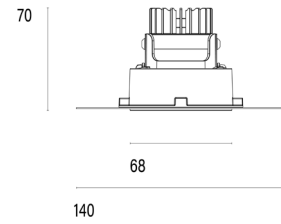

101 06 002100.021

Model

Name	Mono 060 Trimless Type 1 Recessed Downlighter
Finish	Structured Black
Area	Indoor

System

Power (Luminaire)	6.8W
Power (System)	8W
Voltage	240V-AC
Optics	Rotationally Symmetrical Direct 25°
Colour Temperature	2700°K
Luminous Flux	576lm
TM30	Rf95 Rg103
CRI	Ra98
Lumen Maintenance	L90 B10 50000hrs
Chromacity	<3 McAdam Step Ellipse
Articulation	Fixed
Cut-Out	Round 85mm x 100mm Depth
Ingress Protection	IP44
Control Device	Remote Fixed Output (Included)
Class	III